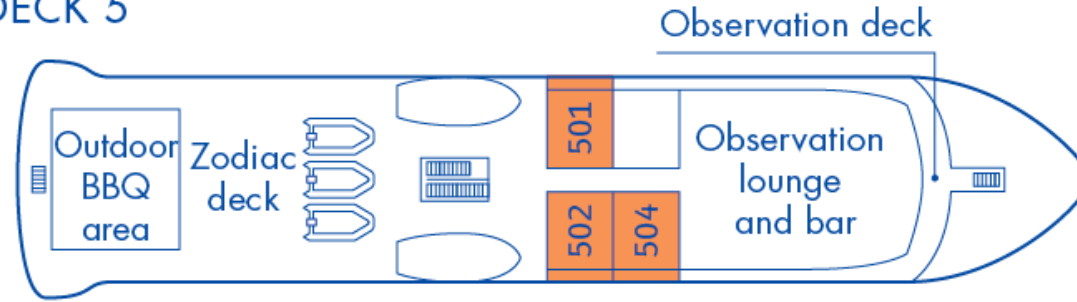

2021 - 2022 Magellan Explorer Deck Plan for Air-Cruises

DECK 5

DECK 4

DECK 3

DECK 2

CABINS

- Grand Suite
- Veranda Cabin
- Triple Suite
- Penthouse Suite
- Porthole Cabin
- * Only available with queen-size bed
- Deluxe Veranda Cabin
- Single Veranda Cabin

Maximum capacity 73 pax

2022 - 2023

Magellan Explorer

Deck Plan for Air-Cruises

DECK 5

DECK 4

DECK 3

DECK 2

CABINS

- Grand Suite
- Veranda Cabin
- Triple Suite
- Penthouse Suite
- Porthole Cabin
- * Only available with queen-size bed
- Deluxe Veranda Cabin
- Single Veranda Cabin

Maximum capacity 73 pax

Magellan Explorer

Maximum capacity 96 pax