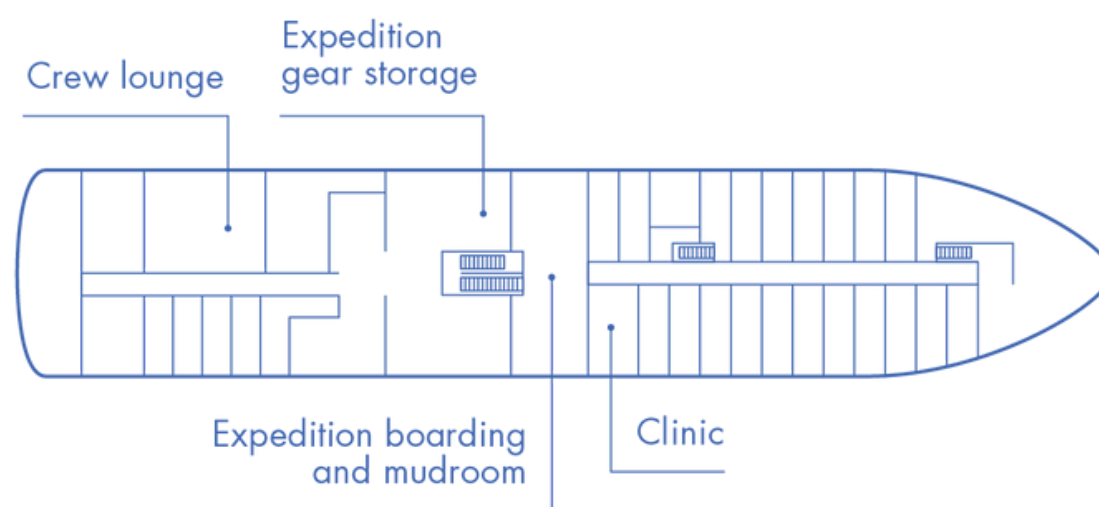

Deck Plan for Sea Voyages

DECK 5

DECK 4

DECK 3

DECK 2

- CABINS
- Grand Suite
 - Veranda Cabin
 - Triple Suite
 - Penthouse Suite
 - Porthole Cabin
 - * Only available with queen-size bed
 - Deluxe Veranda Cabin
 - Single Veranda Cabin

Maximum capacity 96 pax