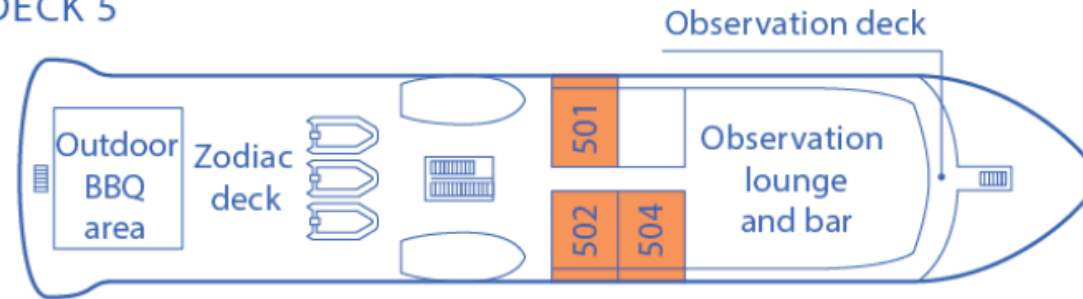

2021 - 2022 Magellan Explorer Deck Plan for Air-Cruises

DECK 5

DECK 4

DECK 3

DECK 2

CABINS

- Grand Suite
- Veranda Cabin
- Triple Suite
- Penthouse Suite
- Porthole Cabin
- * Only available with queen-size bed
- Deluxe Veranda Cabin
- Single Veranda Cabin

Maximum capacity 73 pax

2022 - 2023

Magellan Explorer

Deck Plan for Air-Cruises

DECK 5

DECK 4

DECK 3

DECK 2

CABINS

- Grand Suite
- Veranda Cabin
- Triple Suite
- Penthouse Suite
- Porthole Cabin
- * Only available with queen-size bed
- Deluxe Veranda Cabin
- Single Veranda Cabin

Maximum capacity 73 pax

Magellan Explorer

Maximum capacity 96 pax