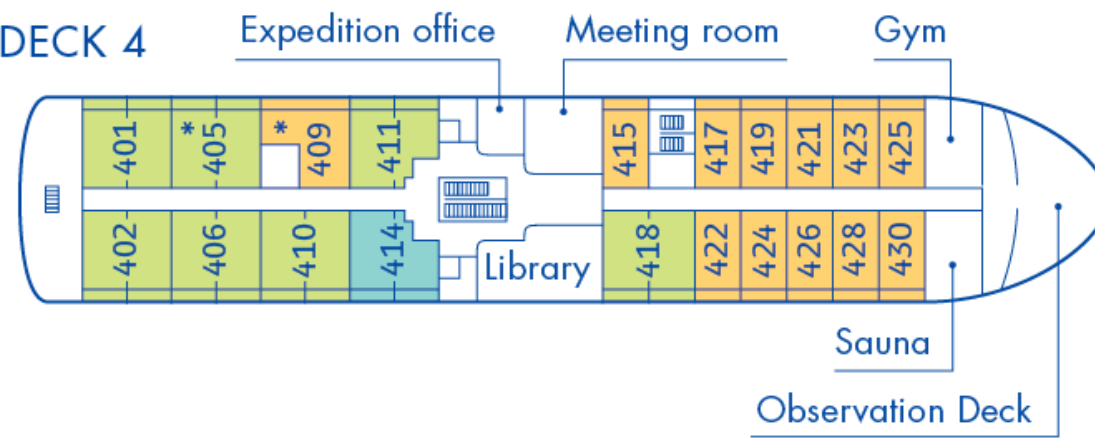

2021 - 2022 Magellan Explorer Deck Plan for Air-Cruises

DECK 5

DECK 4

DECK 3

DECK 2

CABINS

- Grand Suite
- Veranda Cabin
- Triple Suite
- Penthouse Suite
- Porthole Cabin
- * Only available with queen-size bed
- Deluxe Veranda Cabin
- Single Veranda Cabin

Maximum capacity 73 pax

2022 - 2023

Magellan Explorer

Deck Plan for Air-Cruises

DECK 5

DECK 4

DECK 3

DECK 2

CABINS

- Grand Suite
- Veranda Cabin
- Triple Suite
- Penthouse Suite
- Porthole Cabin
- * Only available with queen-size bed
- Deluxe Veranda Cabin
- Single Veranda Cabin

Maximum capacity 73 pax

Magellan Explorer

Deck Plan for Sea Voyages

DECK 5

DECK 4

DECK 3

DECK 2

- CABINS
- Grand Suite
 - Veranda Cabin
 - Triple Suite
 - Penthouse Suite
 - Porthole Cabin
 - * Only available with queen-size bed
 - Deluxe Veranda Cabin
 - Single Veranda Cabin