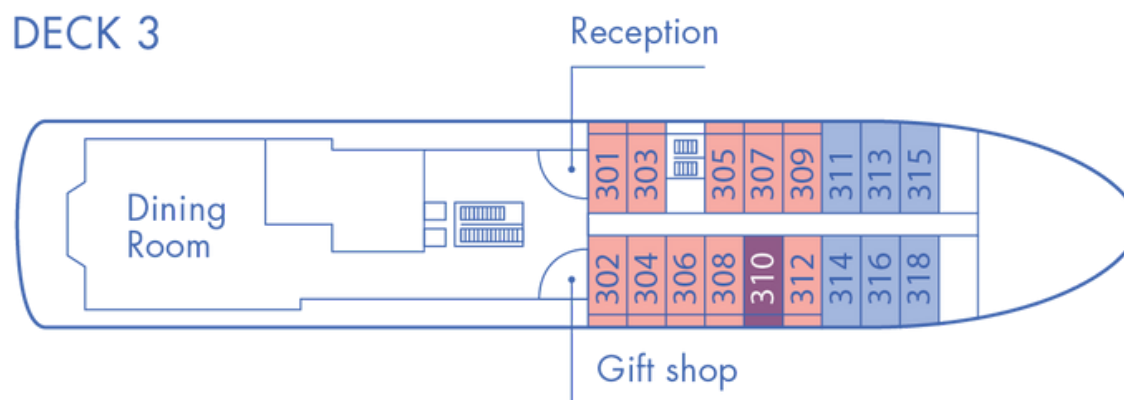

2021 - 2022 Magellan Explorer Deck Plan for Air-Cruises

DECK 5

DECK 4

DECK 3

DECK 2

CABINS

- Grand Suite
- Veranda Cabin
- Triple Suite
- Penthouse Suite
- Porthole Cabin
- * Only available with queen-size bed
- Deluxe Veranda Cabin
- Single Veranda Cabin

CABINS

- Grand Suite
- Veranda Cabin
- Triple Suite
- Penthouse Suite
- Porthole Cabin
- * Only available with queen-size bed
- Deluxe Veranda Cabin
- Single Veranda Cabin

Maximum capacity 73 pax

Magellan Explorer

Deck Plan for Sea Voyages

DECK 5

DECK 4

DECK 3

DECK 2

- CABINS
- Grand Suite
 - Veranda Cabin
 - Triple Suite
 - Penthouse Suite
 - Porthole Cabin
 - * Only available with queen-size bed
 - Deluxe Veranda Cabin
 - Single Veranda Cabin

Maximum capacity 96 pax