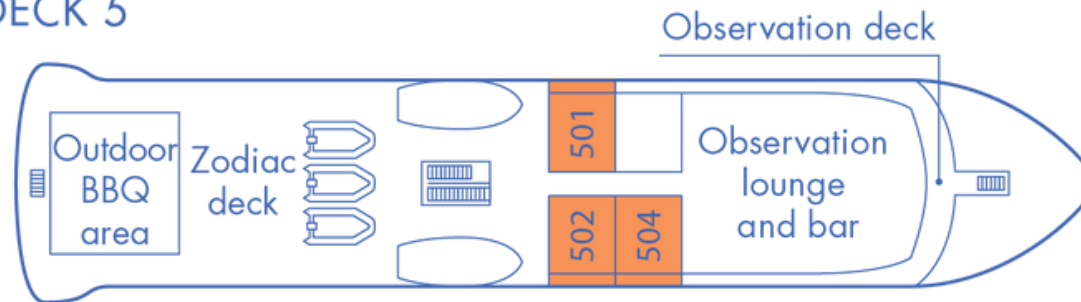

CABINS

- Grand Suite
- Veranda Cabin
- Triple Suite
- Penthouse Suite
- Porthole Cabin
- * Only available with queen-size bed
- Deluxe Veranda Cabin
- Single Veranda Cabin

Maximum capacity 73 pax

Magellan Explorer

Deck Plan for Sea Voyages

DECK 5

DECK 4

DECK 3

DECK 2

- CABINS
- Grand Suite
 - Veranda Cabin
 - Triple Suite
 - Penthouse Suite
 - Porthole Cabin
 - * Only available with queen-size bed
 - Deluxe Veranda Cabin
 - Single Veranda Cabin