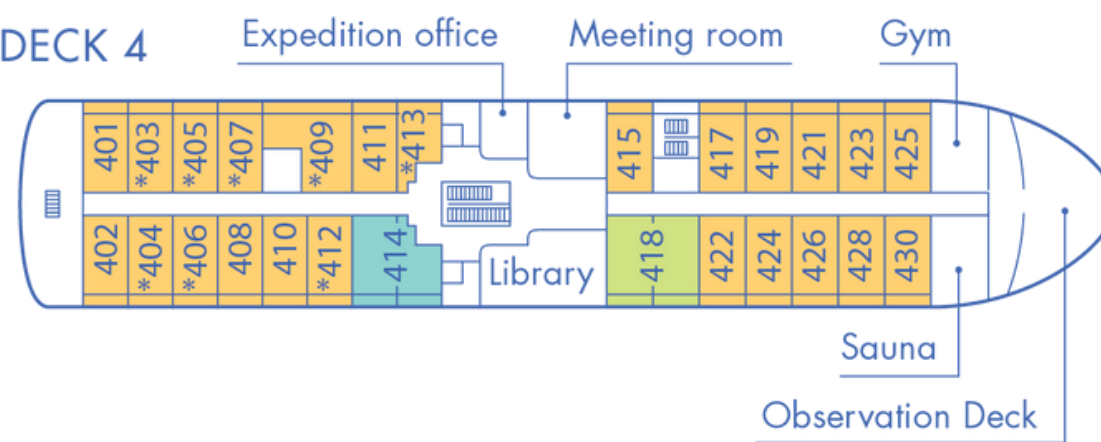

2021 - 2022 Magellan Explorer Deck Plan for Air-Cruises

DECK 5

DECK 4

DECK 3

DECK 2

CABINS

- Grand Suite
- Veranda Cabin
- Triple Suite
- Penthouse Suite
- Porthole Cabin
- * Only available with queen-size bed
- Deluxe Veranda Cabin
- Single Veranda Cabin

Maximum capacity 73 pax

2022 - 2023

Magellan Explorer

Deck Plan for Air-Cruises

DECK 5

DECK 4

DECK 3

DECK 2

CABINS

- Grand Suite
- Veranda Cabin
- Triple Suite
- Penthouse Suite
- Porthole Cabin
- * Only available with queen-size bed
- Deluxe Veranda Cabin
- Single Veranda Cabin

Maximum capacity 73 pax

Magellan Explorer

Deck Plan for Sea Voyages

DECK 5

DECK 4

DECK 3

DECK 2

- CABINS
- Grand Suite
 - Veranda Cabin
 - Triple Suite
 - Penthouse Suite
 - Porthole Cabin
 - * Only available with queen-size bed
 - Deluxe Veranda Cabin
 - Single Veranda Cabin