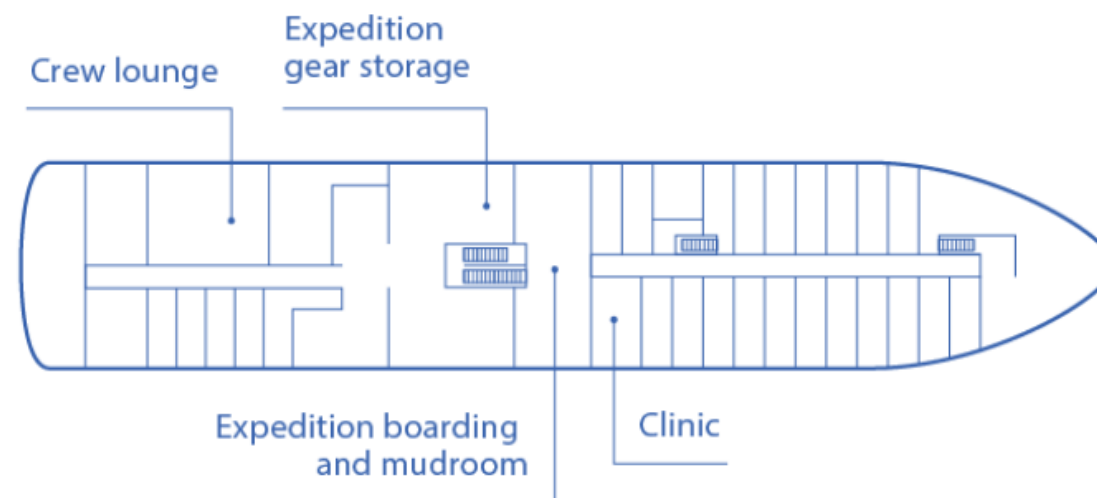

2021 - 2022 Magellan Explorer Deck Plan for Air-Cruises

DECK 5

DECK 4

DECK 3

DECK 2

CABINS

- Grand Suite
- Veranda Cabin
- Triple Suite
- Penthouse Suite
- Porthole Cabin
- * Only available with queen-size bed
- Deluxe Veranda Cabin
- Single Veranda Cabin

Maximum capacity 73 pax

2022 - 2023

Magellan Explorer

Deck Plan for Air-Cruises

DECK 5

DECK 4

DECK 3

DECK 2

Deck Plan for Sea Voyages

DECK 5

DECK 4

DECK 3

DECK 2

- CABINS
- Grand Suite
 - Veranda Cabin
 - Triple Suite
 - Penthouse Suite
 - Porthole Cabin
 - * Only available with queen-size bed
 - Deluxe Veranda Cabin
 - Single Veranda Cabin

Maximum capacity 96 pax