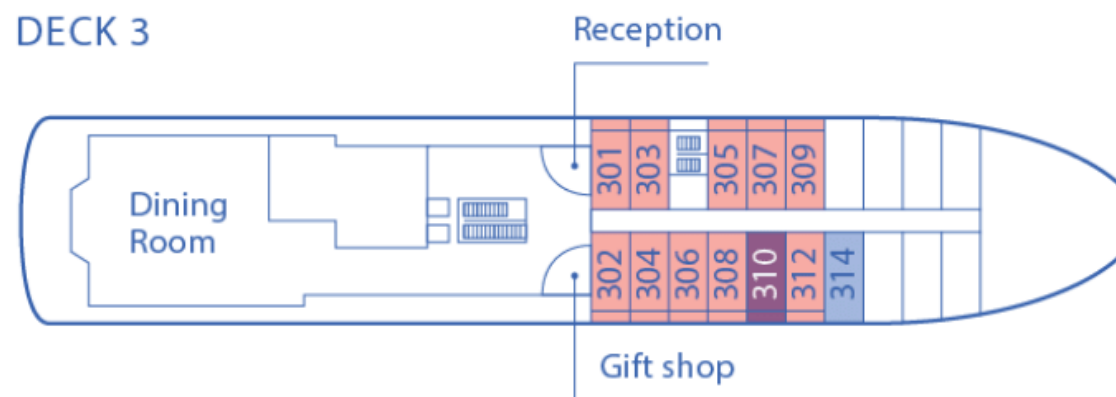

2021 - 2022 Magellan Explorer Deck Plan for Air-Cruises

DECK 5

DECK 4

DECK 3

DECK 2

CABINS

- Grand Suite
- Veranda Cabin
- Triple Suite
- Penthouse Suite
- Porthole Cabin
- * Only available with queen-size bed
- Deluxe Veranda Cabin
- Single Veranda Cabin

Maximum capacity 73 pax

2022 - 2023

Magellan Explorer

Deck Plan for Air-Cruises

DECK 5

DECK 4

DECK 3

DECK 2

CABINS

- Grand Suite
- Veranda Cabin
- Triple Suite
- Penthouse Suite
- Porthole Cabin
- * Only available with queen-size bed
- Deluxe Veranda Cabin
- Single Veranda Cabin

Maximum capacity 73 pax

Magellan Explorer

Deck Plan for Sea Voyages

DECK 5

DECK 4

DECK 3

DECK 2

- CABINS
- Grand Suite
 - Veranda Cabin
 - Triple Suite
 - Penthouse Suite
 - Porthole Cabin
 - * Only available with queen-size bed
 - Deluxe Veranda Cabin
 - Single Veranda Cabin