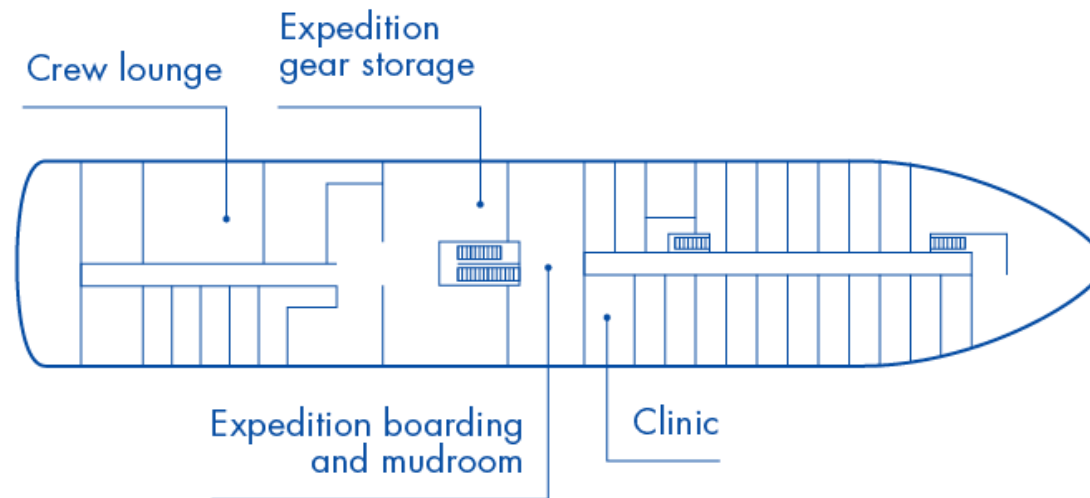

Maximum capacity 73 pax

2022 - 2023

Magellan Explorer

Deck Plan for Air-Cruises

DECK 5

DECK 4

DECK 3

DECK 2

CABINS

- Grand Suite
- Veranda Cabin
- Triple Suite
- Penthouse Suite
- Porthole Cabin
- * Only available with queen-size bed
- Deluxe Veranda Cabin
- Single Veranda Cabin

Maximum capacity 73 pax

Magellan Explorer

Deck Plan for Sea Voyages

DECK 5

DECK 4

DECK 3

DECK 2

- CABINS
- Grand Suite
 - Veranda Cabin
 - Triple Suite
 - Penthouse Suite
 - Porthole Cabin
 - * Only available with queen-size bed
 - Deluxe Veranda Cabin
 - Single Veranda Cabin

Maximum capacity 96 pax