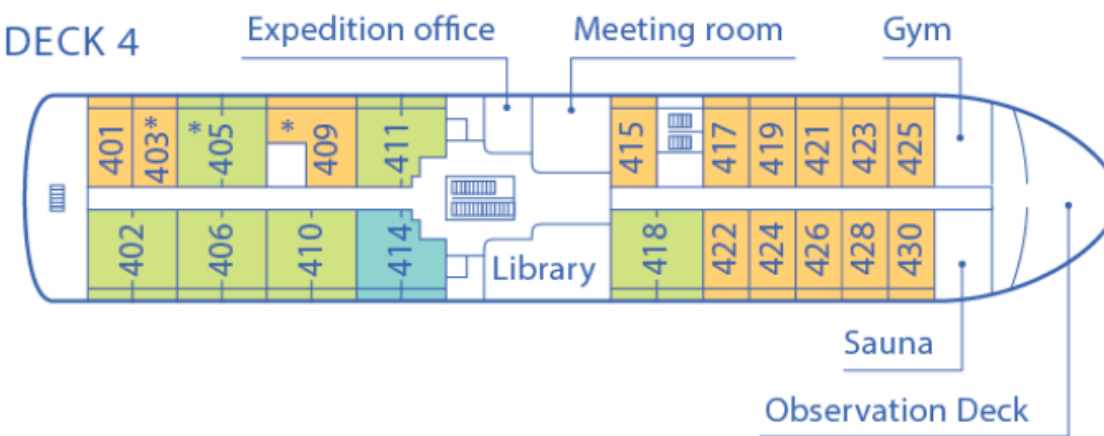

2021 - 2022 Magellan Explorer Deck Plan for Air-Cruises

DECK 5

DECK 4

DECK 3

DECK 2

CABINS

- Grand Suite
- Veranda Cabin
- Triple Suite
- Penthouse Suite
- Porthole Cabin
- * Only available with queen-size bed
- Deluxe Veranda Cabin
- Single Veranda Cabin

Maximum capacity 73 pax

2022 - 2023

Magellan Explorer

Deck Plan for Air-Cruises

DECK 5

DECK 4

DECK 3

DECK 2

CABINS

- Grand Suite
- Veranda Cabin
- Triple Suite
- Penthouse Suite
- Porthole Cabin
- * Only available with queen-size bed
- Deluxe Veranda Cabin
- Single Veranda Cabin

Maximum capacity 73 pax

Magellan Explorer

Deck Plan for Sea Voyages

DECK 5

DECK 4

DECK 3

DECK 2

- CABINS
- Grand Suite
 - Veranda Cabin
 - Triple Suite
 - Penthouse Suite
 - Porthole Cabin
 - * Only available with queen-size bed
 - Deluxe Veranda Cabin
 - Single Veranda Cabin