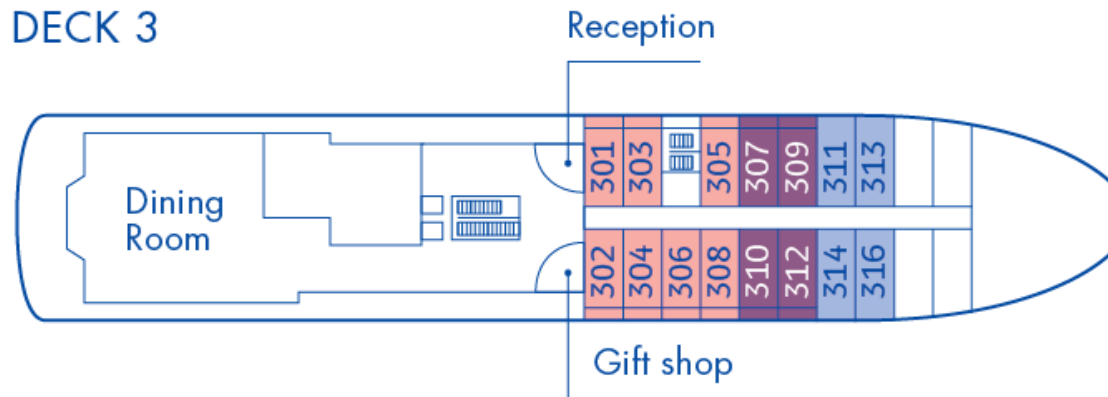

2021 - 2022 Magellan Explorer Deck Plan for Air-Cruises

DECK 5

DECK 4

DECK 3

DECK 2

CABINS

- Grand Suite
- Veranda Cabin
- Triple Suite
- Penthouse Suite
- Porthole Cabin
- * Only available with queen-size bed
- Deluxe Veranda Cabin
- Single Veranda Cabin

Maximum capacity 73 pax

2022 - 2023

Magellan Explorer

Deck Plan for Air-Cruises

DECK 5

DECK 4

DECK 3

DECK 2

CABINS

- Grand Suite
- Veranda Cabin
- Triple Suite
- Penthouse Suite
- Porthole Cabin
- * Only available with queen-size bed
- Deluxe Veranda Cabin
- Single Veranda Cabin

Maximum capacity 73 pax

Magellan Explorer

Deck Plan for Sea Voyages

DECK 5

DECK 4

DECK 3

DECK 2

- CABINS
- Grand Suite
 - Veranda Cabin
 - Triple Suite
 - Penthouse Suite
 - Porthole Cabin
 - * Only available with queen-size bed
 - Deluxe Veranda Cabin
 - Single Veranda Cabin